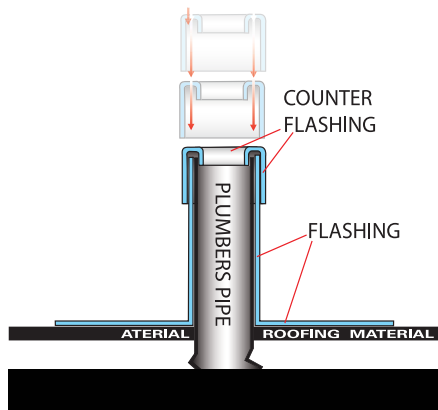

### AVAILABLE SIZES

1.5" • 2" • 3" • 4"

SCAN FOR DETAILS

### SUPERIOR TERMINATION

Two-piece design provides a more advanced & watertight seal compared to a single flashing with a hose clamp.